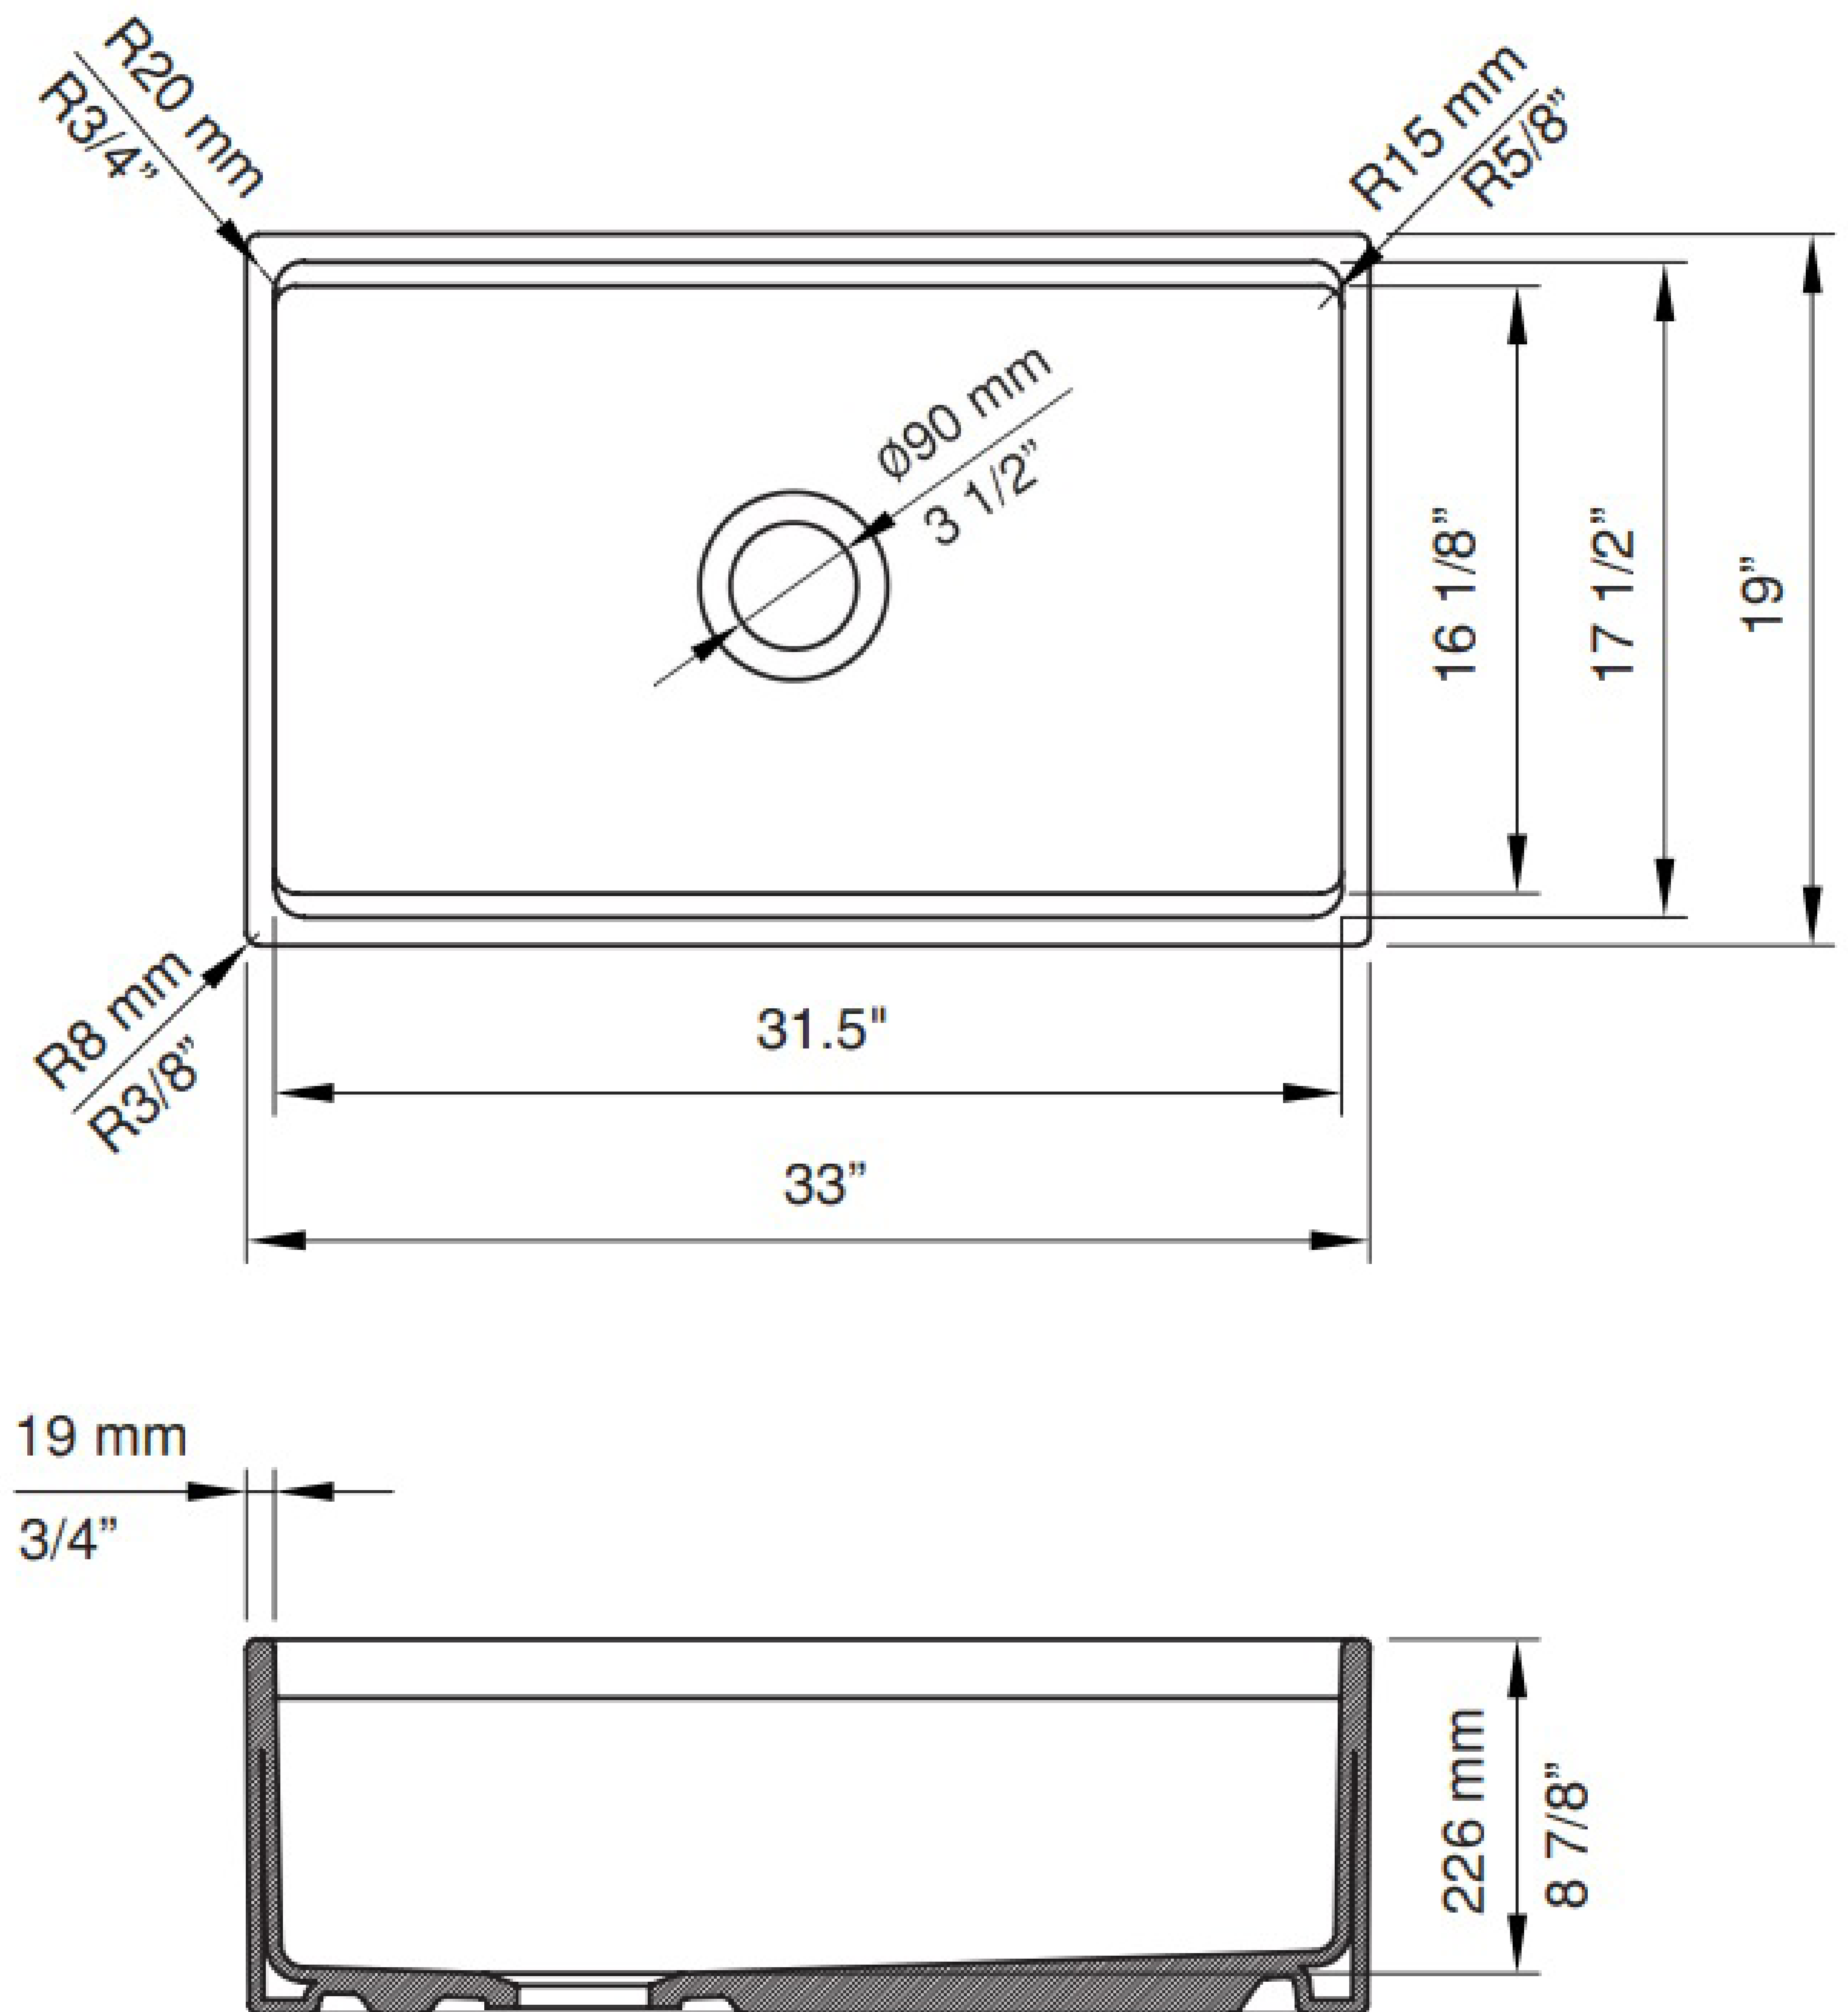

### Installation Note:

Fireclay sinks are artisan crafted and fired at very high temperatures. Dimensions will vary. Please wait until receiving the sink to fabricate cabinetry and countertops.